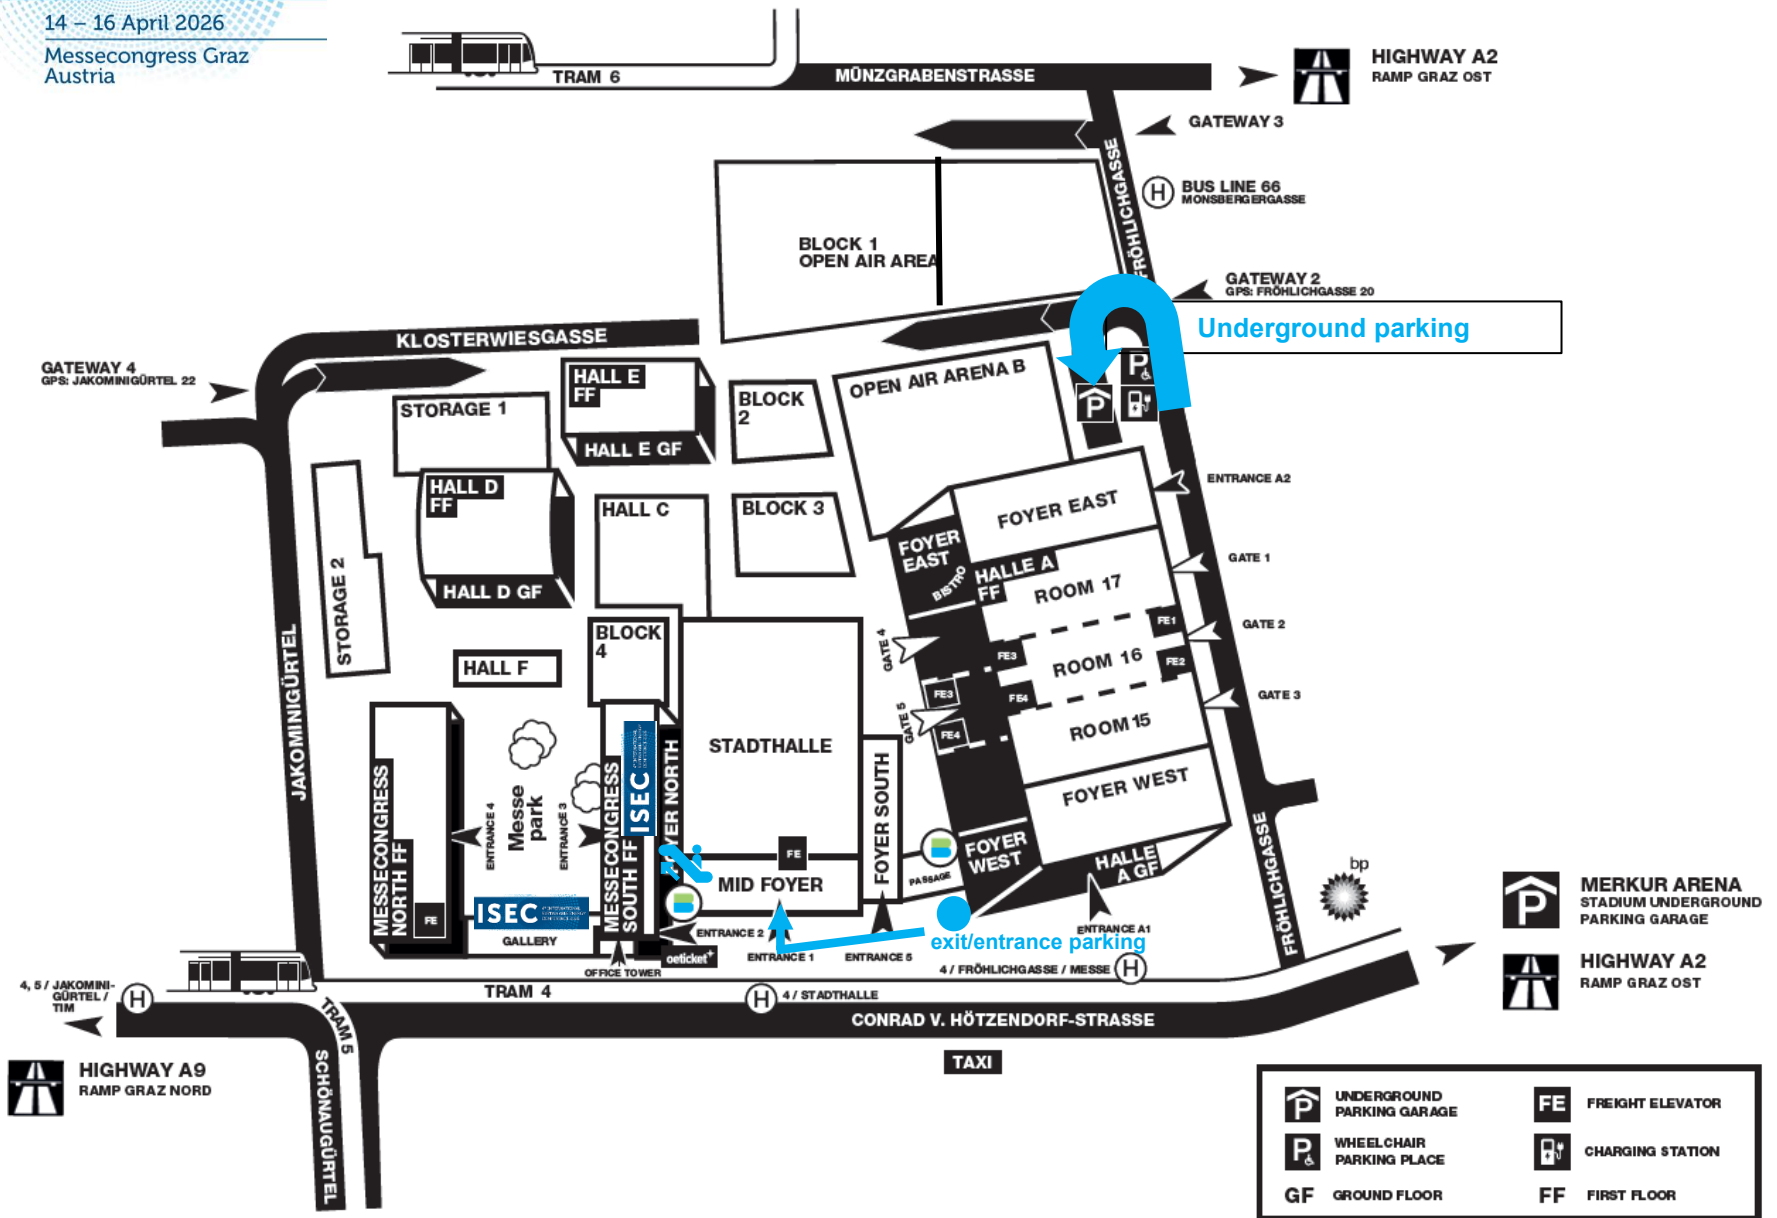

14 – 16 April 2026

Messecongress Graz Austria

Visitor's information for parking & access

	UNDERGROUND PARKING GARAGE		FREIGHT ELEVATOR
	WHEELCHAIR PARKING PLACE		CHARGING STATION
	GROUND FLOOR		FIRST FLOOR